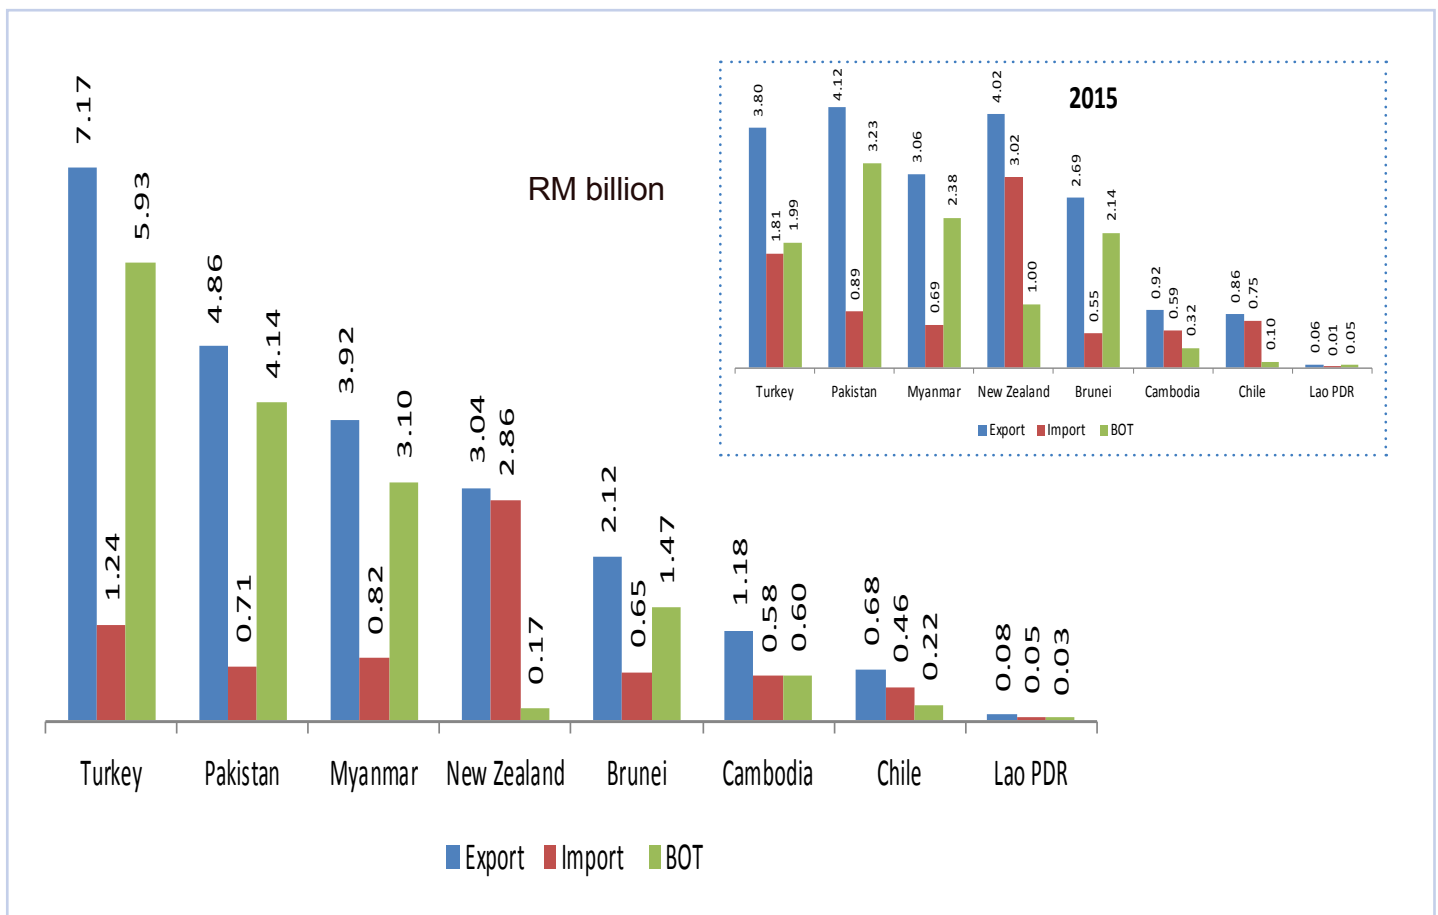

# TRADE WITH FTA PARTNERS 2015 & 2016

Source: Department of Statistics, Malaysia

# EXPORT TO FTA PARTNERS (RM BILLION), 2012-2016

Source: Department of Statistics, Malaysia